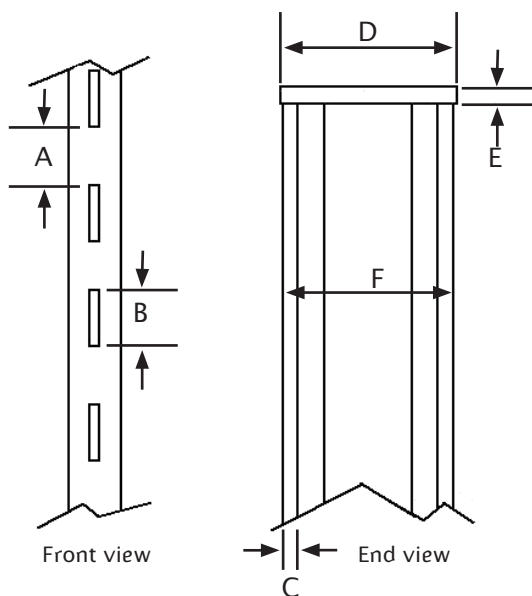

Manufacturer	System Name	Code	MT5	VT	A5L	T5L	T2L	SPR
Steelcase - cont	Montage	STMT*	X	X	X	X	X	X
	Movable Wall & Valencia	STMW*	X	X	X	X	X	X
	Pathways / Secant	STPA*	X	X	X	X	X	X
	Payback	STTP*	X	X	X	X	X	X
	Universal Curved Front bin/shelf	STUC*	X	X	X	X	X	X
	Universal	STUV*	X	X	X	X	X	X
Tayco	Ideaz	TAIZ	X	X	X	X	X	X
Teknion	Boulevard	TKBV*	X	X	X	X	X	
	Boulevard - deep shelf*	TKBD*	X	X	X	X	X	X
	Chronicle	TKCH	X	X	X	X	X	X
	Expansion	TKEXP	X	X	X	X	X	X
	Leverage	TKLV*	X	X	X	X	X	X
	TOS	TKTOS	X	X	X	X	X	X
	TOS - deep shelf	TKTOD	X	X	X	X	X	X
Transit	TKTR	X	X	X	X	X	X	
Wood or Laminate shelf		WS	X	X	X	X	X	X

Light Corporation's task lights are currently compatible with the systems listed above. If a manufacturer or system is not listed here, contact Light Corporation for availability.

Important mounting notes:

System codes marked with "*" - specify a task light that is 6" shorter than the shelf / overhead that it will be mounted in. For example, a 30" shelf would require an MT5 24 or shorter or a VT24 or shorter.

System codes marked with "***" - for a 60" shelf an MT5 60 will not fit. A VT58 must be specified for that application.

Panel measurement guide

Use this guide to determine what size mounting brackets are needed to mount personal task light or ambient lights to a furniture panel. Use when the manufacturer and / or system name panel is not known or if system is not listed on page 58. This page may be copied and faxed in with your purchase order. A Customer Service Representative will contact you on availability.

- A _____
- B _____
- C _____
- D _____
- E _____
- F _____

For mounting in the slotted standards:

- On the metal standard, measure distances A and B.
- Looking at the end of the panel, measure dimension C. This is the width of the panel skin.

For mounting to the top of a panel:

- Measure the width of top cap, dimension D.
- Measure the height of the top cap, dimension E.
- Measure the width of the panel, dimension F.