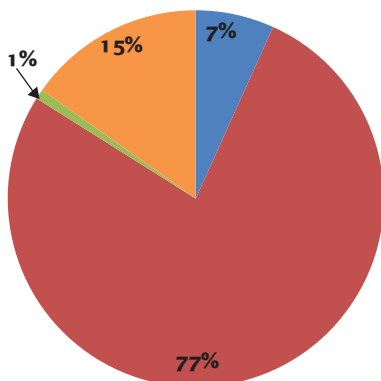

Material recyclability:

product content:

plastic	7%
aluminum	77%
steel	1%
iron	0%
electronics	15%
non-recyclable	0%

Note: Non-recyclable materials may contain plastic, steel, aluminum or copper, but cannot be properly recycled.

Warranty

Reed SRD LED task light, less power supply, is warranted for three years from the date of manufacture. Power supply is warranted for one year from date of manufacture.

Light
enlightening
the workspace.

Light Corporation
14800 172nd Ave.
Grand Haven, MI
49417-8969
616.842.5100 phone
800.544.4899 free
616.846.2144 fax
www.lightcorp.com