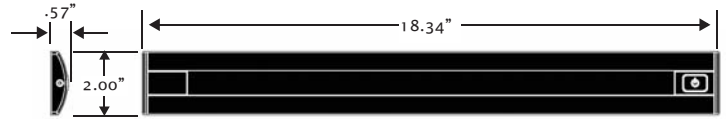

Reed

19 inch SRD LED task light

Light
enlightening
the workspace.

Sprout[®]
an LED ecosystem

Reed is a low profile, LED linear solution for overhead bins and shelves. Reed can be used singly, connected together, and as a component with the entire Sprout[®] LED ecosystem. Reed utilizes energy-efficient LED technology. With multiple mounting options, consider Reed for all your application needs.

Reed

19 inch SRD LED task light

SRD LED task light includes:

- 3 sets of 1, 2, or 3 LEDs (5, 10, or 15 fixture watts)
- Color temperature 3500K, CRI 80
- 15 Watt wall transformer power supply with a 9' black cord, molded straight plug
- Switch - instant on; fade to off
- Metal trough reflector with diffuser lens
- Magnetic or screw mount option - must specify
- Clear anodized aluminum with flint color end-caps
- Dimming: holding on/off switch to cycle from 100% to 15% and back, release to achieve desired state. On/Off cycle returns to last state.
- UL / CUL listed
- California Title 24 compliant
- Made in USA

SRD - additional options

- Direct connect (DC) cords to link reed fixtures - 8", 30", and 54" available
- End caps for cord management - case goods application

Photometry

Performance test installation data:

model number	SRD 19-10W
Fixture wattage, Color, CRI	10 watts; 3500K; 80
LED wattage, system wattage	6.5 watts; 11.8 watts (incl ps & fixture)
lens	metal trough reflector with diffuser lens
measured plane	18" length x 12" wide
face of light to work surface	18"