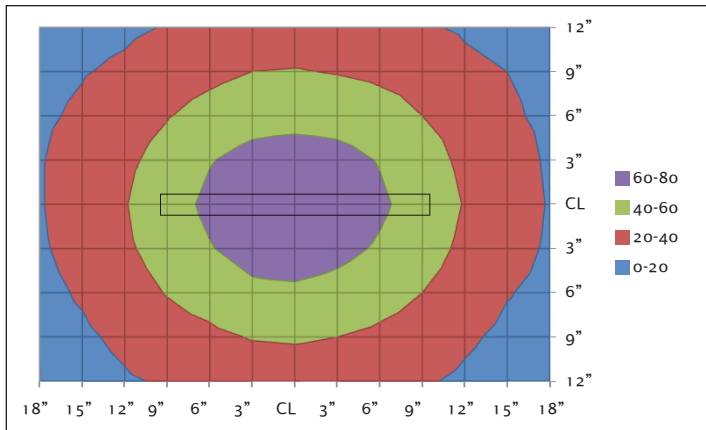

Reed

19 inch SRD LED task light

SRD LED task light includes:

- 3 sets of 1, 2, or 3 LEDs (5, 10, or 15 fixture watts)
- Color temperature 3500K, CRI 80
- 15 Watt wall transformer power supply with a 9' black cord, molded straight plug
- Switch - instant on; fade to off
- Metal trough reflector with diffuser lens
- Magnetic or screw mount option - must specify
- Clear anodized aluminum with flint color end-caps
- Dimming: holding on/off switch to cycle from 100% to 15% and back, release to achieve desired state. On/Off cycle returns to last state.
- UL / CUL listed
- California Title 24 compliant
- Made in USA

SRD - additional options

- Direct connect (DC) cords to link reed fixtures - 8", 30", and 54" available
- End caps for cord management - case goods application

Photometry

Performance test installation data:

model number	SRD 19-10W
Fixture wattage, Color, CRI	10 watts; 3500K; 80
LED wattage, system wattage	6.5 watts; 11.8 watts (incl ps & fixture)
lens	metal trough reflector with diffuser lens
measured plane	18" length x 12" wide
face of light to work surface	18"

Footcandles ISO plot

Footcandles

	18"	15"	12"	9"	6"	3"	CL	3"	6"	9"	12"	15"	18"
12"	9	12	18	22	26	29	30	29	26	22	17	11	9
9"	12	17	24	31	36	41	42	40	36	30	23	16	12
6"	15	22	31	41	48	56	57	54	48	40	30	21	15
3"	18	26	37	48	59	67	69	65	58	48	36	26	18
CL	19	28	39	52	64	72	74	71	63	52	39	28	19
3"	19	27	36	47	59	66	67	66	59	48	36	27	18
6"	17	23	30	39	47	53	55	53	48	40	31	23	16
9"	14	19	23	29	35	40	41	39	36	31	24	20	14
12"	10	14	17	21	24	27	28	28	25	22	18	14	10