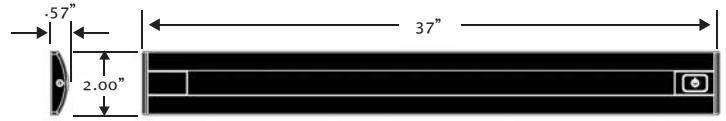

Reed

37 inch SRD LED task light

Light
enlightening
the workspace.

Sprout[®]
an LED ecosystem

Reed is a low profile, LED linear solution for overhead bins and shelves. Reed can be used singly, connected together, and as a component with the entire Sprout[®] LED ecosystem. Reed utilizes energy-efficient LED technology. With multiple mounting options, consider Reed for all your application needs.

Reed

37 inch SRD LED task light

SRD LED task light includes:

- Number of LEDs 6, 12, or 18 (10,20,30 fixture watts)
- Color temperature 3500K, CRI 80
- 60 W power supply with 12' black cord and molded straight plug
- Switch - instant on; fade to off
- Metal trough reflector with diffuser lens
- Clear anodized aluminium with flint color end-caps
- Magnetic or screw mount option - must specify
- Dimming: holding on/off switch to cycle from 100% to 15% and back, release to achieve desired state. On/off cycle returns to last state.
- UL / CUL listed
- California Title 24 compliant
- Made in USA

SRD - additional options

- Direct connect (DC) cords to link reed fixtures - 8", 30", and 54" available
- End caps for cord management - case goods application

Photometry

Performance test installation data:

model number	SRD 37-30W
fixture wattage, color, CRI	30 watts; 3500K; 80
system wattage	35.3 watts
lens	metal trough reflector with diffuser lens
measured plane	36" length x 24" wide
face of light to work surface	18"