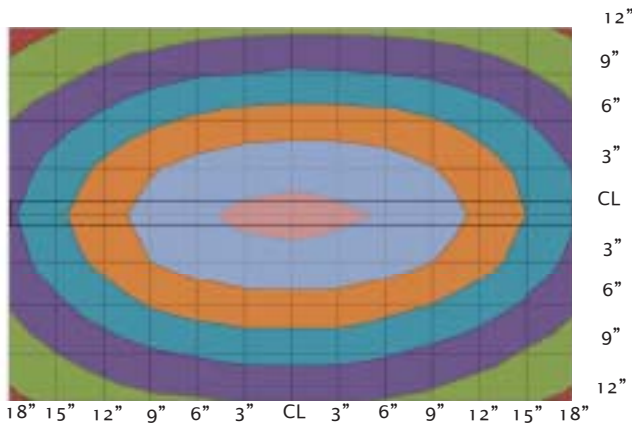

140-160	80-100	20-40
120-140	60-80	0-20
100-110	40-60	

System accumulative wattage powered by one power supply must not exceed the power supply rated wattage.