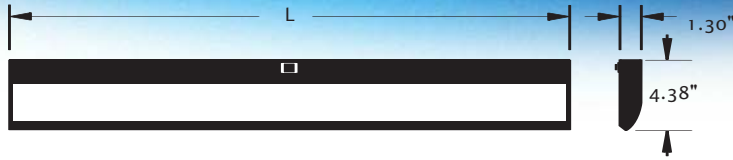

“If task lighting is viewed independently (from general lighting), perhaps greater attention can be given to solutions more closely reflecting a task's requirements.”

Tazetta

MT5 task light

Base models

base number	length (L)	watts
MT5 13	12.97"	8
MT5 24	23.23"	14
MT5 36	35.04"	21
MT5 48	46.86"	28
MT5 60	58.66"	35