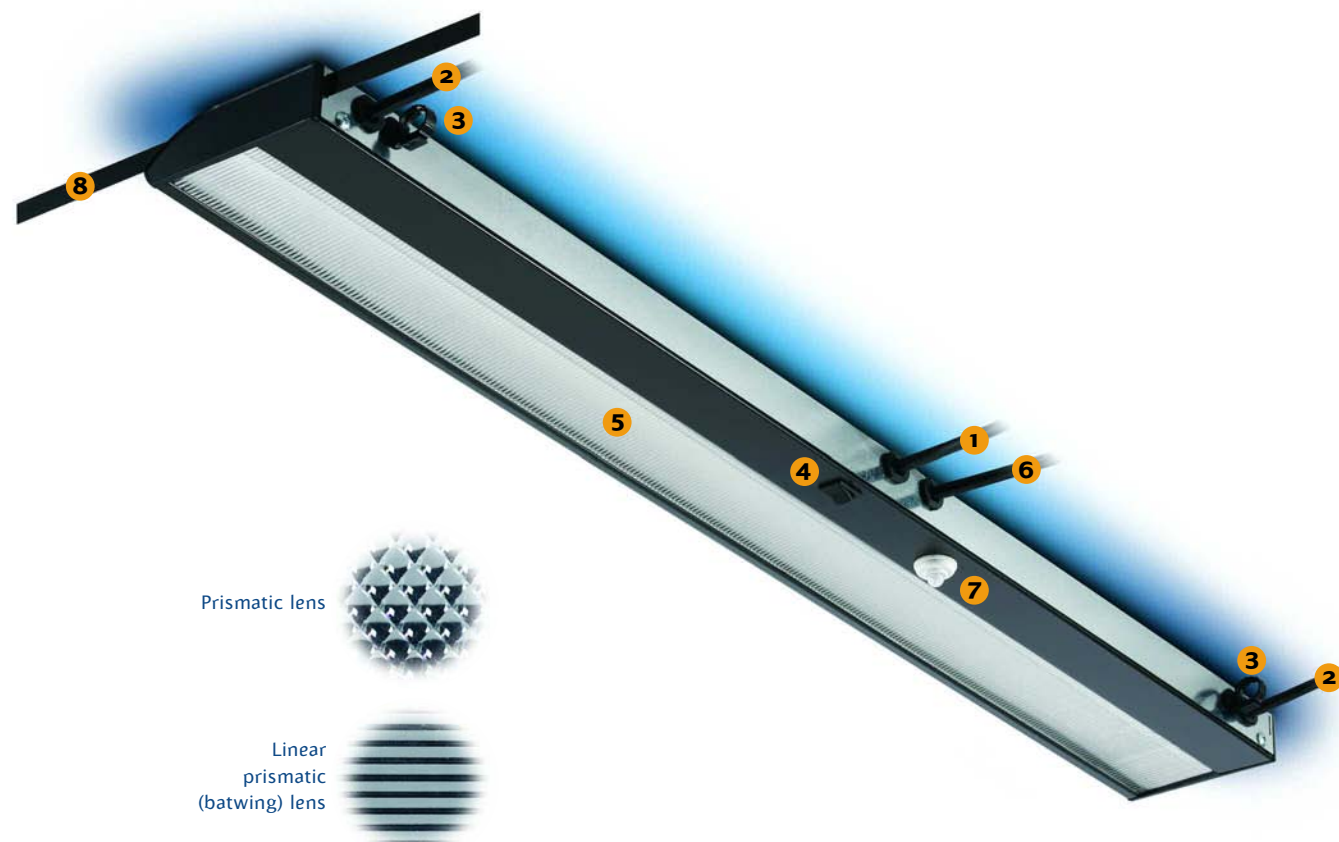

Tazetta

MT5 task light

Light

enlightening
the workspace.

task, personal task, and ambient lighting

Tazetta

MT5 task light

Choose from any Light paint color, and your **slim-profiled** Tazetta will blend right in beneath an overhead storage unit. But just because Tazetta stays out of the limelight, don't be fooled—this small light is anything but shy. With its **energy-efficient T5 3500K fluorescent lamp** and **normal power factor, energy-efficient electronic ballast**, the Tazetta provides optimized light distribution that's up for any task.

Prismatic lens

Linear prismatic (batwing) lens

Features & benefits

Standard

Optional

Lamp

Slim, **energy-efficient T5** fluorescent 3500K lamp

3000K, 4100K

Ballast

Normal power factor, **electronic ballast**

High power factor, electronic ballast for **increased energy efficiency**

Cord 1

9' cord with 90° plug

~

Cord exit

Center

2

Left-hand, right-hand, hardwire

Cord manager 3

One clip standard to route cord left or right

Vertical or horizontal clip to route cord down or across panels

Cord cover available in 5 colors

Cord rotation

Southwest