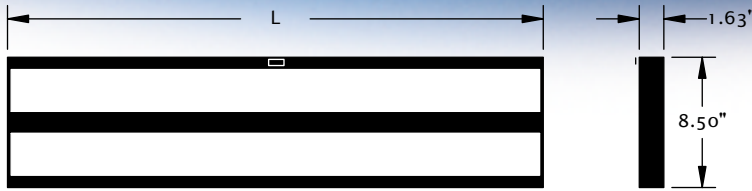

Abelia

A5L task light

Base models

base number	length (L)	watts
A5L 24	22.97"	14
A5L 36	34.78"	21
A5L 48	46.59"	28

Performance test installation data

base number	A5L 36
lamp	F21 T5 35K
ballast	electronic
power factor	HPF
lens	linear prismatic
reflector	coated steel
measured plane	60" length x 30" width
face of light to work surface	15"